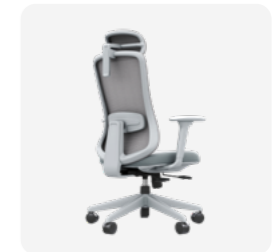

MC16-A

MC16-B

Flexura

Inspired by the idea of flexibility in motion, FLEXURA is designed to adapt effortlessly to every workstyle.

With its quick-adjust ergonomic mechanism, synchronized reclining armrests, enlarged back support, and extra-thick comfort seat, it delivers personalized comfort throughout the day. The new-generation breathable mesh adds both durability and refined texture — bringing performance, support, and modern elegance to any workspace.

MC17-A

MC17-B

Elevator

Inspired by the idea of flexibility in motion, FLEXURA is designed to adapt effortlessly to every workstyle.

With its quick-adjust ergonomic mechanism, synchronized reclining armrests, enlarged back support, and extra-thick comfort seat, it delivers personalized comfort throughout the day. The new-generation breathable mesh adds both durability and refined texture — bringing performance, support, and modern elegance to any workspace.

MC18-A

MC18-B

Float

Inspired by the idea of flexibility in motion, FLEXURA is designed to adapt effortlessly to every workstyle.

With its quick-adjust ergonomic mechanism, synchronized reclining armrests, enlarged back support, and extra-thick comfort seat, it delivers personalized comfort throughout the day. The new-generation breathable mesh adds both durability and refined texture — bringing performance, support, and modern elegance to any workspace.