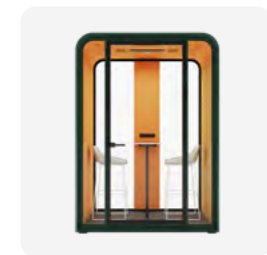

Silence The world

Roman

AP03-M