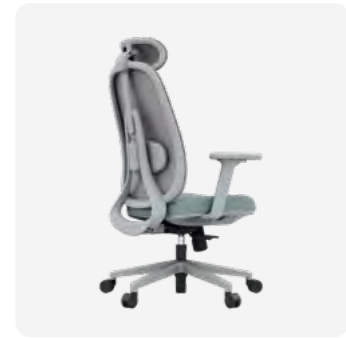

Adjust the working mode

Round

HAT03-SINGLE

HAT03-DOUBLE

HAT03-DOUBLE-1

HAT03-MD

HAT03-120 DEGREE

Round

Group collaboration mode

Mesh Chair

Thin PRO

MC15-A
MC15-B

Indiana

MC16-A
MC16-B

Flexura

MC17-A
MC17-B