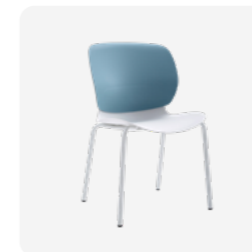

TD-03

Flexible & Quick

OF-WB02

TD-02

Petal

Inspired by the idea of flexibility in motion, FLEXURA is designed to adapt effortlessly to every workstyle. With its quick-adjust ergonomic mechanism, synchronized reclining armrests, enlarged back support, and extra-thick comfort seat, it delivers personalized comfort throughout the day.