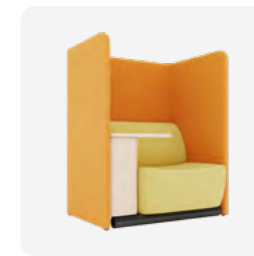

PAS-MS03-S-WST