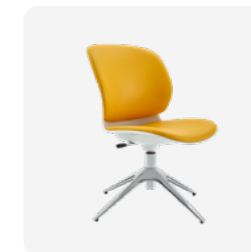

Petal

Inspired by the idea of flexibility in motion, FLEXURA is designed to adapt effortlessly to every workstyle. With its quick-adjust ergonomic mechanism, synchronized reclining armrests, enlarged back support, and extra-thick comfort seat, it delivers personalized comfort throughout the day.

TC05-AFL