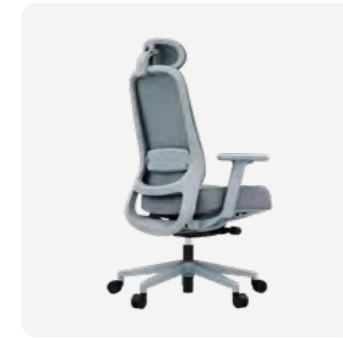

Group collaboration mode

Mesh Chair

Thin PRO

MC15-A
MC15-B

Indiana

MC16-A
MC16-B

Flexura

MC17-A
MC17-B

MC18-A

MC18-B

Float

Inspired by the idea of flexibility in motion, FLEXURA is designed to adapt effortlessly to every workstyle.

With its quick-adjust ergonomic mechanism, synchronized reclining armrests, enlarged back support, and extra-thick comfort seat, it delivers personalized comfort throughout the day. The new-generation breathable mesh adds both durability and refined texture — bringing performance, support, and modern elegance to any workspace.