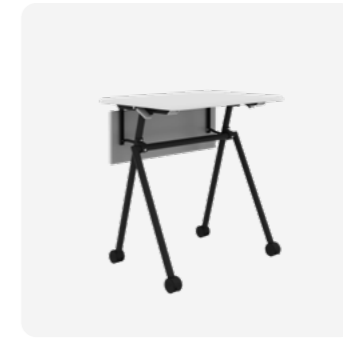

MC18-A

MC18-B

Float

Inspired by the idea of flexibility in motion, FLEXURA is designed to adapt effortlessly to every workstyle.

With its quick-adjust ergonomic mechanism, synchronized reclining armrests, enlarged back support, and extra-thick comfort seat, it delivers personalized comfort throughout the day. The new-generation breathable mesh adds both durability and refined texture — bringing performance, support, and modern elegance to any workspace.

Communication

Petal

TC05-FL
TC05-AFL
TC05-SWIVEL
TC05-FL-W

Flexible

OF-WB02

Quick

TD-02

Wing