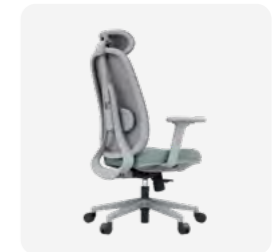

MC15-A

MC15-B

Indiana

Inspired by the structural aesthetics of Native American totem poles, the layered backrest design embodies symbolic strength and architectural balance while delivering progressive, full-spine support from lumbar to shoulders.

MC16-A

MC16-B

Flexura

Inspired by the idea of flexibility in motion, FLEXURA is designed to adapt effortlessly to every workstyle.

With its quick-adjust ergonomic mechanism, synchronized reclining armrests, enlarged back support, and extra-thick comfort seat, it delivers personalized comfort throughout the day. The new-generation breathable mesh adds both durability and refined texture — bringing performance, support, and modern elegance to any workspace.

MC17-A

MC17-B

Elevator

Inspired by the idea of flexibility in motion, FLEXURA is designed to adapt effortlessly to every workstyle.

With its quick-adjust ergonomic mechanism, synchronized reclining armrests, enlarged back support, and extra-thick comfort seat, it delivers personalized comfort throughout the day. The new-generation breathable mesh adds both durability and refined texture — bringing performance, support, and modern elegance to any workspace.

MC18-A

MC18-B

Float

Inspired by the idea of flexibility in motion, FLEXURA is designed to adapt effortlessly to every workstyle.

With its quick-adjust ergonomic mechanism, synchronized reclining armrests, enlarged back support, and extra-thick comfort seat, it delivers personalized comfort throughout the day. The new-generation breathable mesh adds both durability and refined texture — bringing performance, support, and modern elegance to any workspace.