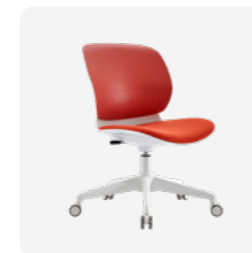

TC05-SWIVEL