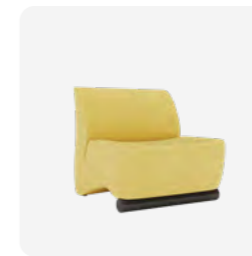

With its quick-adjust ergonomic mechanism, synchronized reclining armrests, enlarged back support, and extra-thick comfort seat, it delivers personalized comfort throughout the day.

The new-generation breathable mesh adds both durability and refined texture — bringing performance, support, and modern elegance to any workspace.