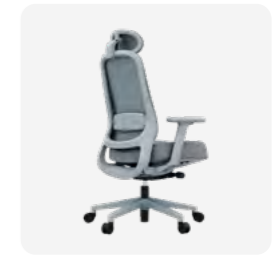

MC16-A

MC16-B

Flexura

Inspired by the idea of flexibility in motion, FLEXURA is designed to adapt effortlessly to every workstyle.

With its quick-adjust ergonomic mechanism, synchronized reclining armrests, enlarged back support, and extra-thick comfort seat, it delivers personalized comfort throughout the day. The new-generation breathable mesh adds both durability and refined texture — bringing performance, support, and modern elegance to any workspace.

MC17-A

MC17-B

Elevator

Inspired by the idea of flexibility in motion, FLEXURA is designed to adapt effortlessly to every workstyle.

With its quick-adjust ergonomic mechanism, synchronized reclining armrests, enlarged back support, and extra-thick comfort seat, it delivers personalized comfort throughout the day. The new-generation breathable mesh adds both durability and refined texture — bringing performance, support, and modern elegance to any workspace.

MC18-A

MC18-B

Float

Inspired by the idea of flexibility in motion, FLEXURA is designed to adapt effortlessly to every workstyle.

With its quick-adjust ergonomic mechanism, synchronized reclining armrests, enlarged back support, and extra-thick comfort seat, it delivers personalized comfort throughout the day. The new-generation breathable mesh adds both durability and refined texture — bringing performance, support, and modern elegance to any workspace.