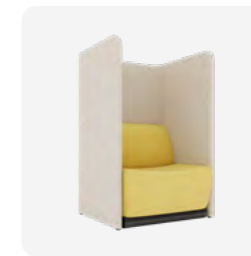

PAS-MS03-S-WS