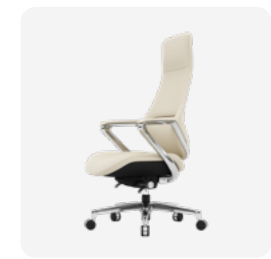

Float

LC07-A