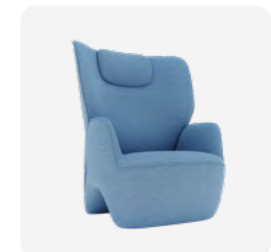

PAS-S01-S

PAS-S01-M

PAS-S01-L

Ginkgo

Inspired by the idea of flexibility in motion, FLEXURA is designed to adapt effortlessly to every workstyle. With its quick-adjust ergonomic mechanism, synchronized reclining armrests, enlarged back support, and extra-thick comfort seat, it delivers personalized comfort throughout the day. The new-generation breathable mesh adds both durability and refined texture — bringing performance, support, and modern elegance to any workspace.