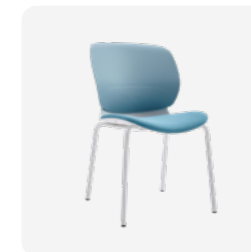

Petal

Inspired by the idea of flexibility in motion, FLEXURA is designed to adapt effortlessly to every workstyle. With its quick-adjust ergonomic mechanism, synchronized reclining armrests, enlarged back support, and extra-thick comfort seat, it delivers personalized comfort throughout the day.

TC05-FL-U