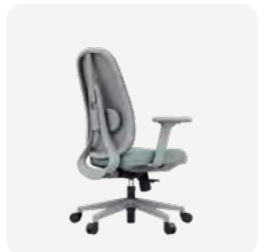

MC15-A

MC15-B

Indiana

Inspired by the structural aesthetics of Native American totem poles, the layered backrest design embodies symbolic strength and architectural balance while delivering progressive, full-spine support from lumbar to shoulders.

MC16-A

MC16-B

Flexura

Inspired by the idea of flexibility in motion, FLEXURA is designed to adapt effortlessly to every workstyle.

With its quick-adjust ergonomic mechanism, synchronized reclining armrests, enlarged back support, and extra-thick comfort seat, it delivers personalized comfort throughout the day. The new-generation breathable mesh adds both durability and refined texture — bringing performance, support, and modern elegance to any workspace.

MC18-A

MC18-B

Float

Inspired by the idea of flexibility in motion, FLEXURA is designed to adapt effortlessly to every workstyle.

With its quick-adjust ergonomic mechanism, synchronized reclining armrests, enlarged back support, and extra-thick comfort seat, it delivers personalized comfort throughout the day. The new-generation breathable mesh adds both durability and refined texture — bringing performance, support, and modern elegance to any workspace.